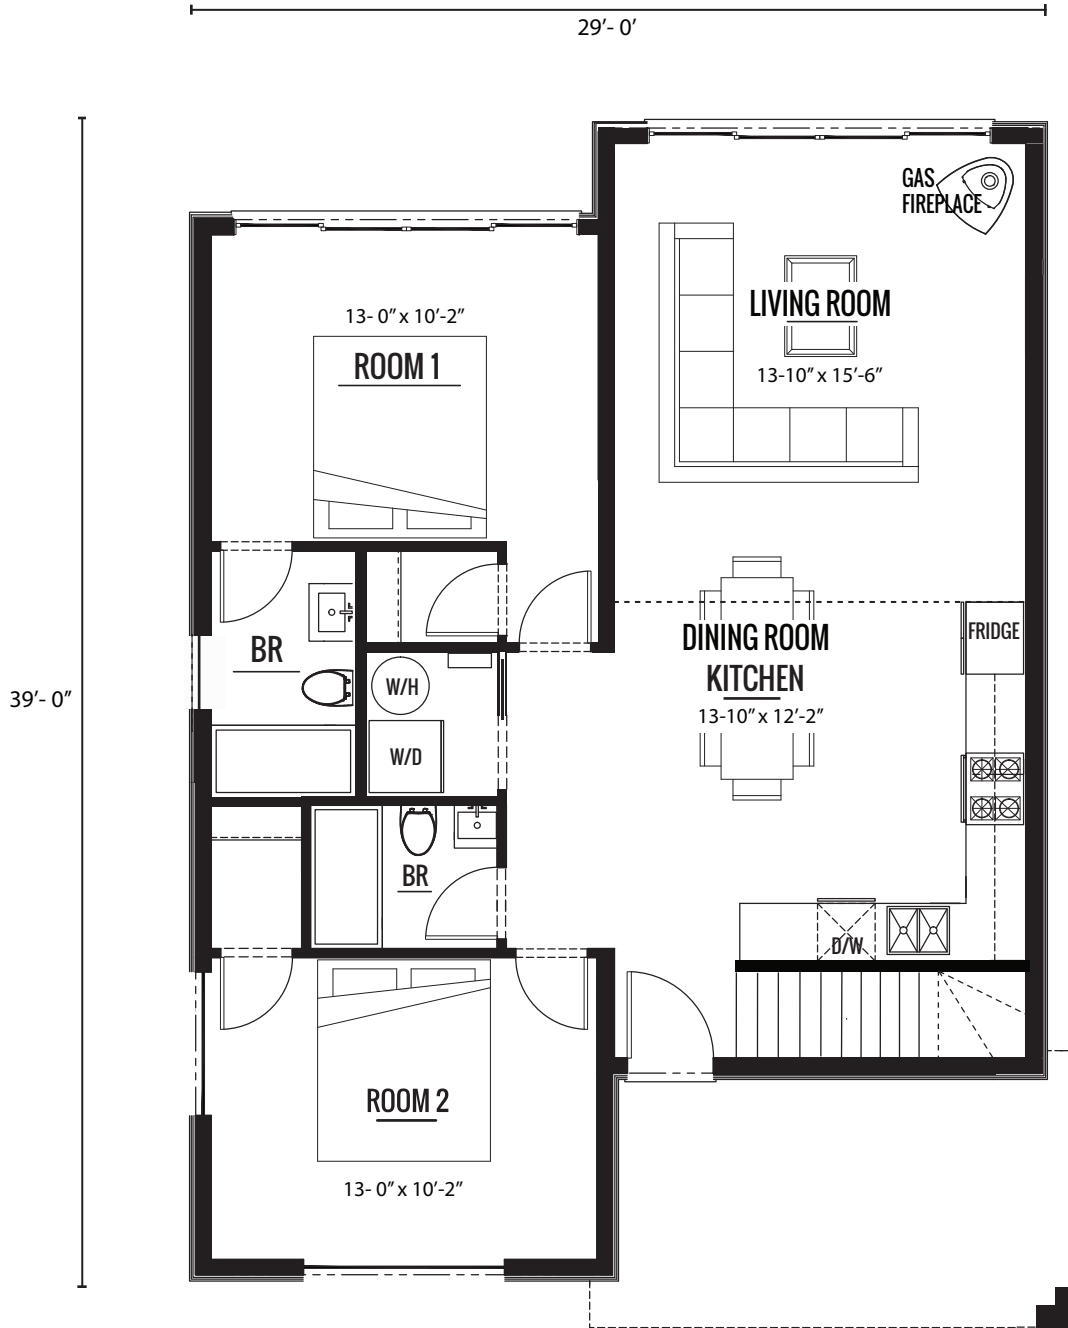

Rez-de-chaussée/Ground floor : 972 sq.ft./pi²

First floor:	972 sq.ft
Second floor:	247 sq.ft
Total:	1219 sq.ft

LA PLAGNE (MEZ)

Mezzanine: 247 sq.ft/pi²

First floor:	972sq.ft
Second floor:	247 sq.ft
Total:	1219 sq.ft