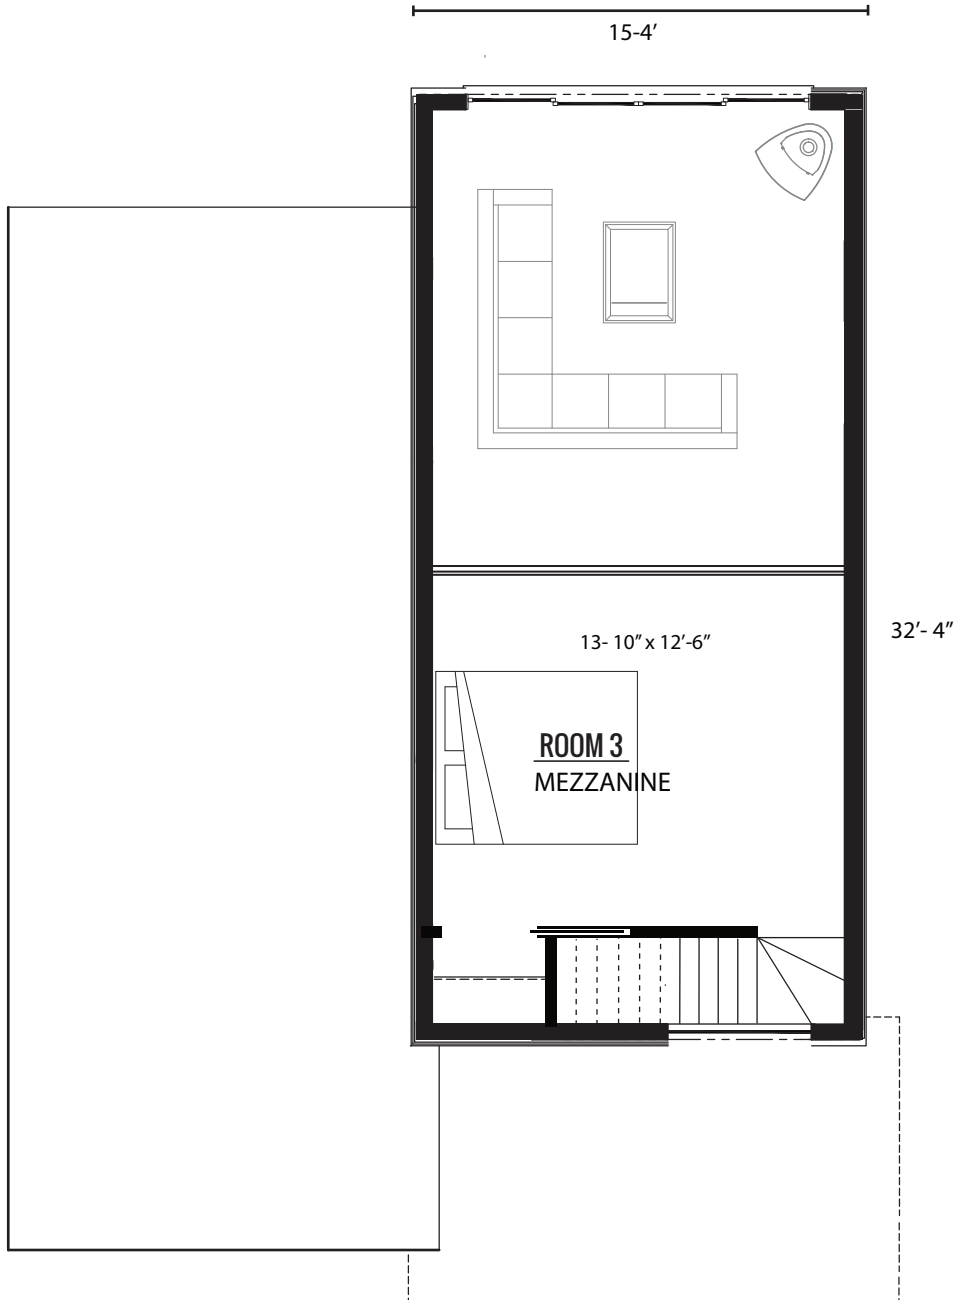

Rez-de-chaussée/Ground floor : 972 sq.ft./pi²

First floor:	972 sq.ft
Second floor:	247 sq.ft
Total:	1219 sq.ft

LA PLAGNE (MEZ)

Mezzanine: 247 sq.ft/pi²

First floor:	972sq.ft
Second floor:	247 sq.ft
Total:	1219 sq.ft